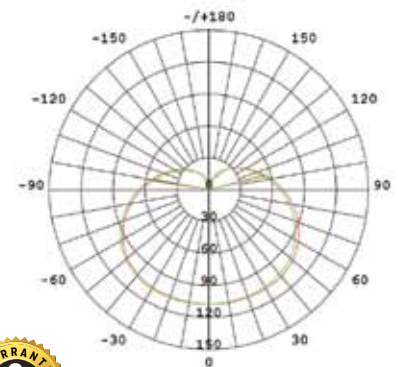

LED LAMP

15000 Hrs
Life

Power
9.5 W

Lumen
806 lm

BENEFITS

- More Eco-valued, Perfect replacement for general lighting
- No Flicker, Effectively protect your eyes
- Light even distribution

ADVANTAGES

- IC Driven design
- Wider beam angle in ideal lamp shape

APPLICATION

- Commercial, Residential, General Illumination, Indoor Illumination

LIGHT CURVE DIAGRAM

SPECIFICATIONS

FEATURES

Shape	LED Lamp
Cap/Fitting	E27
Dimmable	No
Type	A60
Voltage	220-240 V

ROBUSTNESS

Lifetime of Lamp	15000 hours
Number of Switch Cycle	40,000
Lumen Maintenance	0.7
Average Life (at 5 Hrs/Day)	8+ years

LIGHT ATTRIBUTES

Light Output	806 lumen
Beam Angle	200 degree
Color Temperature	6500 K (DL) / 2700 K (WL)
Light Effective/Finish	Day Light / Warm White
Color Rendering Index (CRI)	80
Staring Time	Instant 60% light
Power Factor	>0.5
Lamp Current	73 mA

DIMENSION

Height	104 mm
Width	60 mm

RATED VALUES

Wattage	9.5 W
Rated Lumen Flux	806 lm
Wattage Equivalent	60 W
ESMA Rating	4 star
Certification	CE CB ROHS