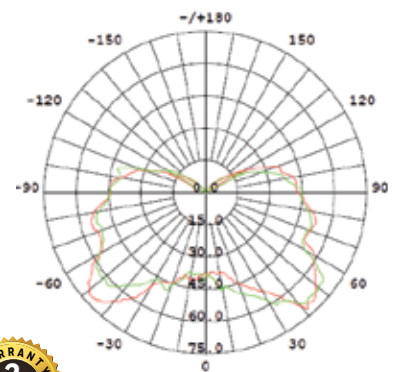

LED CANDLE LAMP

15000 Hrs Life

Power 5.4 W

Lumen 530 lm / 470 lm

BENEFITS

- Upto 80% energy saving
- No Flicker, Effectively protect your eyes
- Reliable quality

ADVANTAGES

- IC Driven design
- SMD LEDs cost saving solution
- New heat dissipation design with smaller size

APPLICATION

- Desktop, Crystal Chandelier, Bedrooms, Restaurant etc.

LIGHT CURVE DIAGRAM

SPECIFICATIONS

FEATURES

Shape	LED Lamp
Cap/Fitting	E14
Dimmable	No
Type	B35
Voltage	220-240 V

LIGHT ATTRIBUTES

Light Output	500 (DL) / 470 (WL) lumen
Beam Angle	240 degree
Color Temperature	6500 K (DL) / 2700 K (WL)
Light Effective/Finish	Day Light / Warm White
Color Rendering Index (CRI)	80
Starting Time	Instant 60% light
Power Factor	>0.5
Lamp Current	44 mA

ROBUSTNESS

Lifetime	15000 hours
Number of Switch Cycle	40,000
Lumen Maintenance	0.7
Average Life (at 5 Hrs/Day)	8+ years

DIMENSION

Height	105 mm
Width	35 mm

RATED VALUES

Wattage	5.4 W
Rated Lumen Flux	500 (DL) / 470 (WL) lm
Wattage Equivalent	40 W
ESMA Rating	4 star
Certification	CE CB ROHS