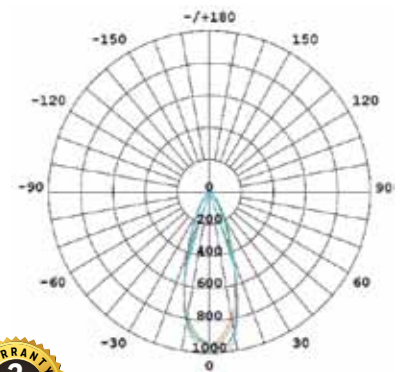

**DIMMABLE LED SPOT LAMP**

15000 Hrs Life

Power 6 W

Lumen 500 lm / 460 lm

**BENEFITS**

- Eco friendly, project replacement of general lighting
- Compatible to all luminaries
- Easy to install
- Extra long time, Reduces the hassle for permanent replacement

**ADVANTAGES**

- IC Driven design
- S shaped, IEC standard size

**APPLICATION**

- Commercial, Residential, Hospitals, Retail Shops etc.

**LIGHT CURVE DIAGRAM**

**SPECIFICATIONS**

**FEATURES**

Shape	LED Lamp
Cap/Fitting	GU10
Dimmable	Yes
Type	PAR16
Voltage	220-240 V

**LIGHT ATTRIBUTES**

Light Output	500 (DL) / 460 (WL) lumen
Beam Angle	36 degree
Color Temperature	6500 K (DL) / 2700 K (WL)
Light Effective/Finish	Day Light / Warm White
Color Rendering Index (CRI)	80
Starting Time	Instant 60% light
Power Factor	>0.45
Lamp Current	30 mA

**ROBUSTNESS**

Lifetime	15000 hours
Number of Switch Cycle	40,000
Lumen Maintenance	0.7
Average Life (at 5 Hrs/Day)	8+ years

**DIMENSION**

Height	54 mm
Width	50 mm

**RATED VALUES**

Wattage	6 W
Rated Lumen Flux	500 (DL) / 460 (WL) lm
Wattage Equivalent	60 W
Certification	CE ROHS