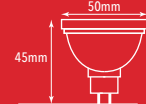

85%
Energy
Saving

RoHS CE

MAFCO FZE
P.O. Box: 17397, Jebel Ali Freezone
Dubai, UAE. Tel: +971 4 8873336
Website: www.honeywell-ledlighting.com
Email: info@mafco.me
Made in China