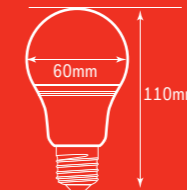

RoHS CE

MAFCO FZE
P.O. Box: 17397, Jebel Ali Freezone
Dubai, UAE Tel: +971 4 8873336
Website: www.honeywell-ledlighting.com
Email: info@mafco.me
Made in China