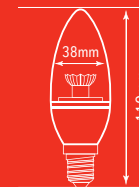

RoHS CE

MAFCO FZE
P.O. Box: 17397, Jebel Ali Freezone
Dubai, UAE, Tel: +971 4 8873336
Website: www.honeywell-ledlighting.com
Email: info@mafcome
Made in China