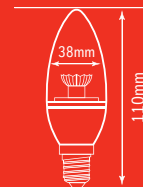

86% Energy Saving

RoHS CE

MAFCO FZE
P.O. Box: 17397, Jebel Ali Freezone
Dubai, UAE, Tel: +971 4 8873336
Website: www.honeywell-ledlighting.com
Email: info@mafcome
Made in China